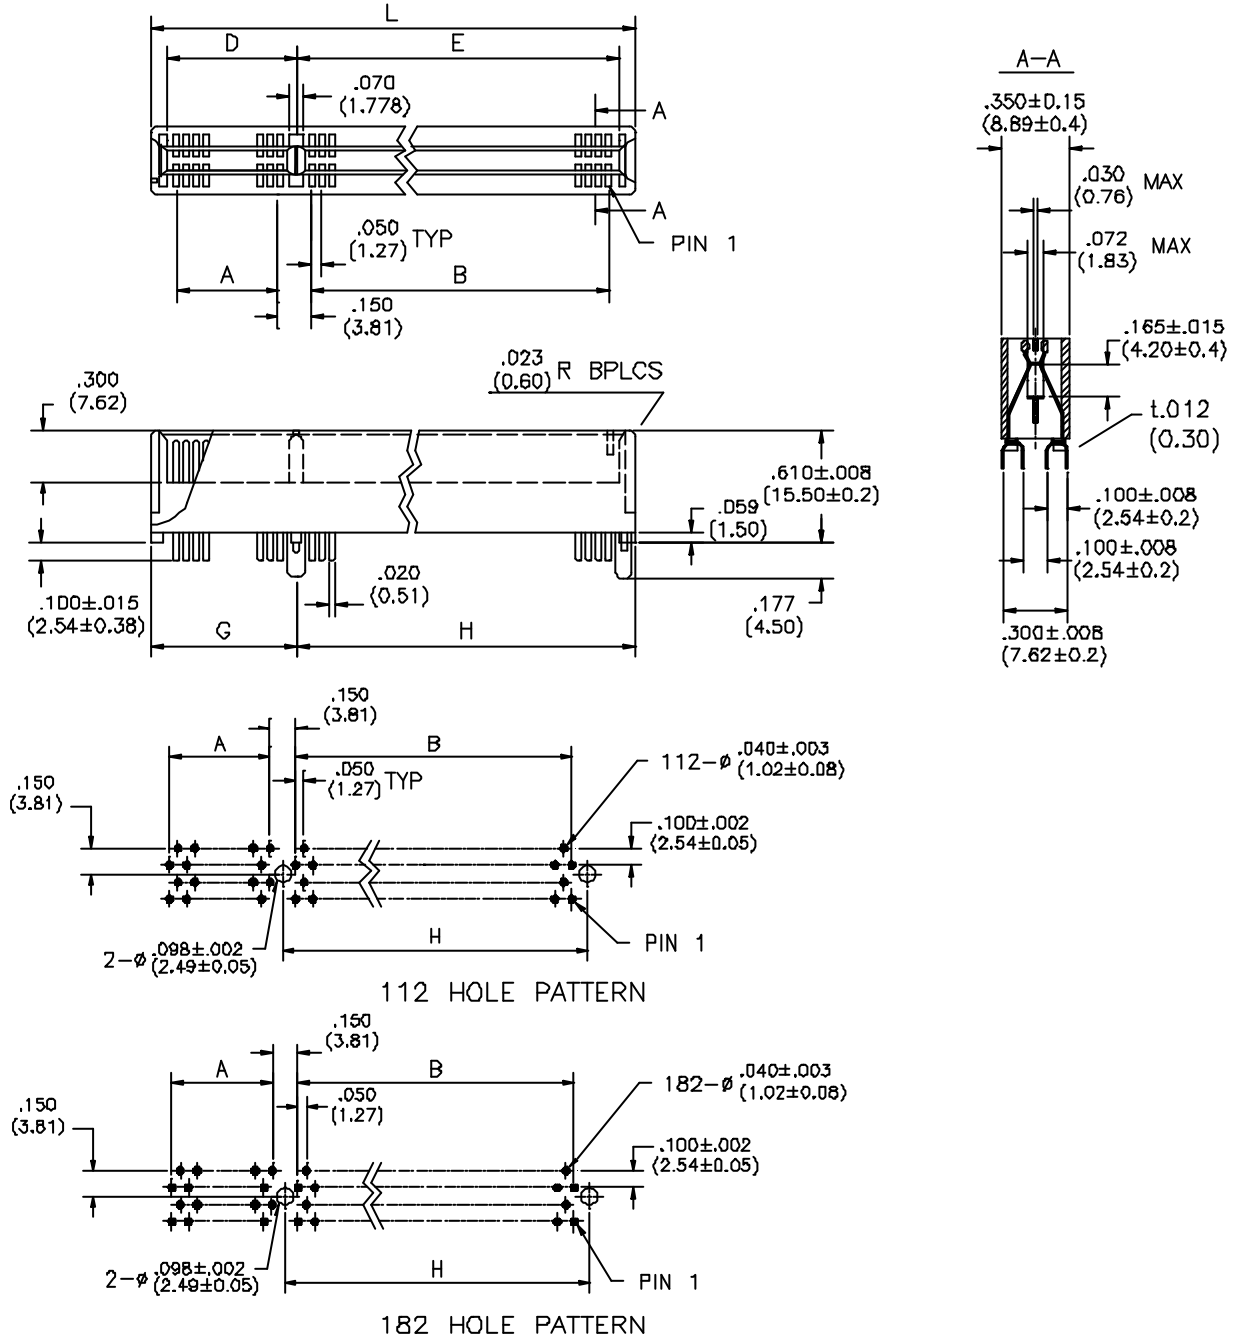

SUNRIDGE

EC01-1 SERIES

--DUAL SLOTS/DUAL POSTS

--Available Size: 11/45, 42/49 dual posts

NO. OF DUAL CONTACT		BASIC P/N	DIMENSION IN (MM)						
A	B		A	B	D	E	G	H	L
11/22	45/90	EC01-156-	.500 (12.70)	2.200 (55.88)	.625 (15.88)	2.325 (59.06)	.720 (18.29)	2.350 (59.69)	3.140 (76.76)
42/84	49/98	EC01-191-	2.050 (52.07)	2.400 (60.96)	2.175 (55.25)	5.525 (64.14)	2.270 (57.66)	2.550 (64.77)	4.890 (124.21)